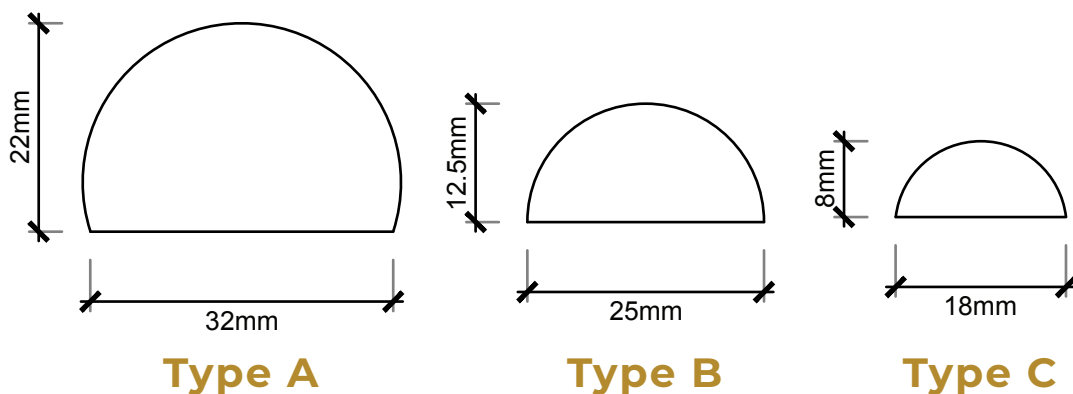

A close-up photograph of several wooden flutes, which are cylindrical tubes with a series of semi-circular grooves along their length. The flutes are arranged in a slightly overlapping, fanned-out manner, showing their natural wood grain and light brown color. The background is dark, making the wood stand out. Two thick, diagonal, light-colored lines cross the image from the top right towards the bottom left, partially overlapping the flutes and the text area.

WOOD FLUTE

WOOD PANNELLING
INFOSHEET

About

Wood Flute Panels

Wood flute is a sleek new interior finishes that can be used as a decorative material with sound diffusing properties. Wood flute surface gather the advantages of having a natural wood grain surface treatment but can be coloured to achieve a certain design intent. It has a seamless linear design, elegant and it is very suitable for acoustic conditions that requires diffusion and absorption. Applicable for indoor wall cladding that reflects the simplicity of linear styles. Wood flute makes up for a beautiful interior facade that is sure to elevate any space.

Product Description

Size: H3000 x 22mm x 32mm / H3000 X 12.5mm x 25mm / H3000 x 8mm x 18mm

Color : Natural Woodgrain (Semangkok, Ramin)

Optional: RAL Colour (Refer to Material Finishes)

Surface Treatment : Raw or Lacquered