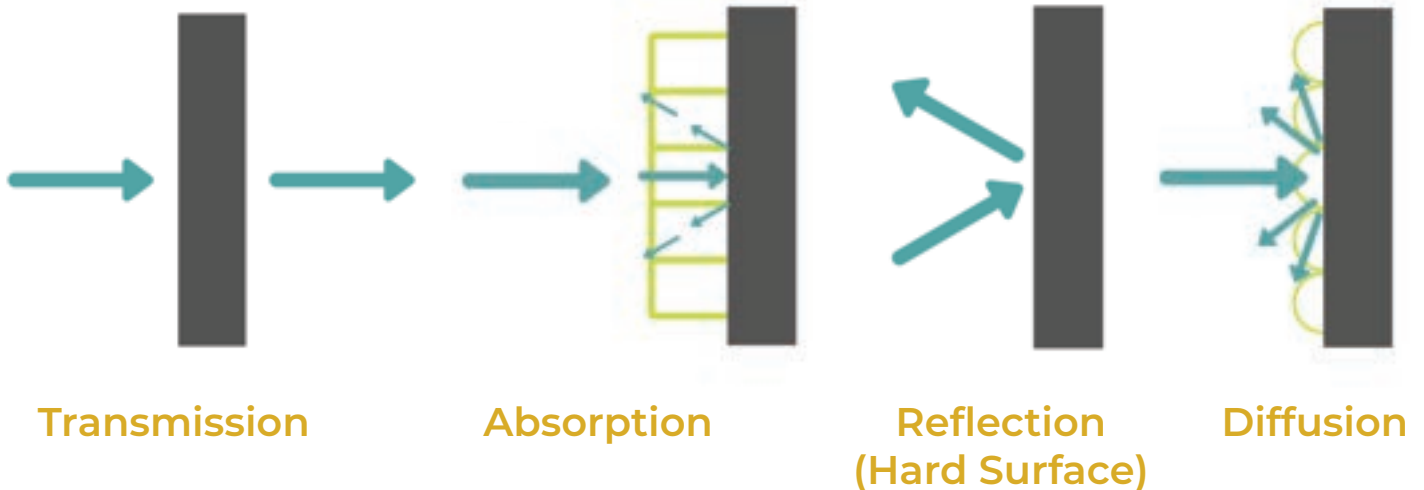

WOOD FLUTE

WOOD PANNELLING
INFOSHEET

About

Wood Flute Panels

Wood flute is a sleek new interior finishes that can be used as a decorative material with sound diffusing properties. Wood flute surface gather the advantages of having a natural wood grain surface treatment but can be coloured to achieve a certain design intent. It has a seamless linear design, elegant and it is very suitable for acoustic conditions that requires diffusion and absorption. Applicable for indoor wall cladding that reflects the simplicity of linear styles. Wood flute makes up for a beautiful interior facade that is sure to elevate any space.

Application : Wall and Ceiling Cladding, Built-in Furnitures

Technical Data

Wood Flute Sound Diffusion Information

SOUND INTERACTION WITH SURFACE

Acoustic diffusion is the process of breaking up high frequencies that would normally reflect around the room in a directional manner, instead of scattering more evenly throughout the space. Proper placement of diffusion panels help improve the stereo imaging in your mixing position, and will generally help balance out the sound all around the room. Within a space, adding diffusor panels will make up for a consistent, sonically-balanced space making it possible to have a more pleasing sense of room ambience.